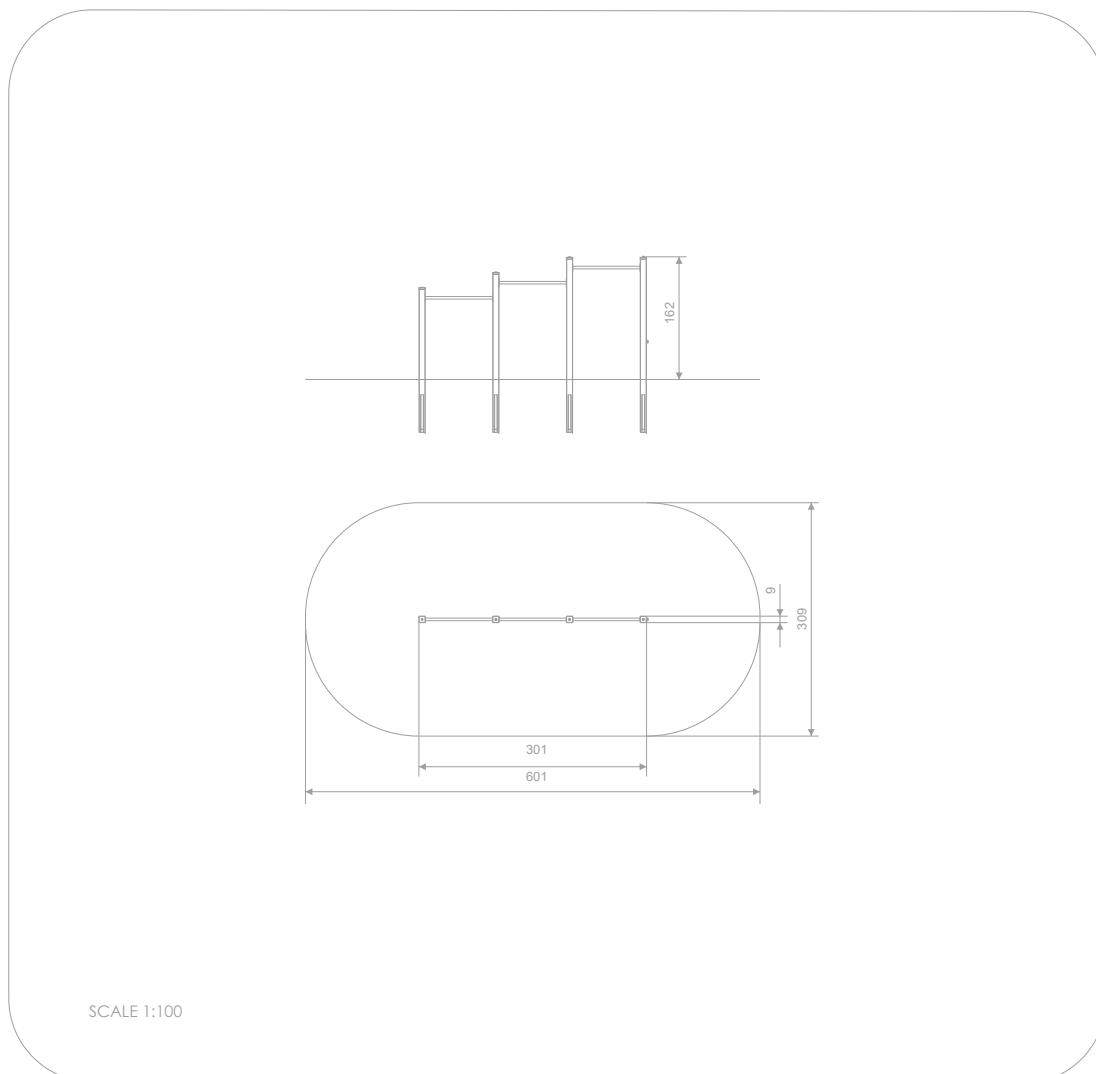

### INFORMATION ABOUT THE PRODUCT

Dimensions	9 x 301 cm
Safety zone	309 x 601 cm
Safety zone area	16,6 m <sup>2</sup>
Overall height	162 cm
Free fall height	150 cm
Amount of users	3
Product complies with EN 1176-1:2017-12	YES
Availability of spare parts	YES
Age range	3-14
<small>According to EN 1176-1:2017-12 norm, the product requires applying a safety surface according to the product's free fall height.</small>	